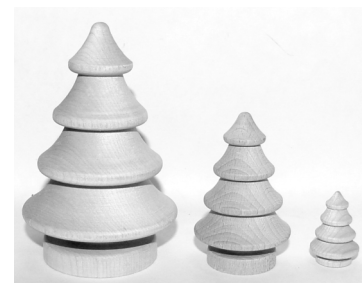

SNOWMEN

SNOWMEN		EA.	10	50	100	500	1000
SNO-T	SNOWMAN TINY 3/8" X 3/4"	0.10		4.95	9.00	32.50	48.00
SNO-MINI	SNOWMAN MINI 7/8" X 1-3/4"	0.50		24.50	45.00	200.00	350.00
SNO-M	SNOWMAN MED. 1-1/4" X 2-7/8"	0.80	7.70	30.00	55.00	Larger Quantities Available	
SNO-4	SNOWMAN 2" X 4-1/4"	2.25	20.00	87.50	160.00		
SNO-MAN	SNOW MAN 2-3/4 X 5-3/4	4.00	37.50	175.00	300.00		

SNO-MAN

CHRISTMAS TREES

TURNED CHRISTMAS TREES		EA	50	100	500
CT-XLG	EXTRA LARGE, 4-5/16" T 2-3/4" DIA	\$4.00	\$175.00	\$300.00	
CT-LG	LARGE, 2-3/4" T 1-3/4" DIA	0.75	35.00	50.00	225.00
CT-SM	SMALL, 1-3/8" T 7/8" DIA	0.35	15.00	25.00	100.00

CT-XLG

CT-LG

CT-SM

BELLS

BELL-1

BELL-2

BELL-3

SCHOOL BELLS		EA.	50	100	500	1000
BELL-1	BELL,SCHOOL BASE 2-5/32" X 2"	\$0.90	\$37.50	\$65.00	\$300.00	
BELL-1H	BELL-1 HANDLE 3-3/8" X 1/2"	0.40	17.50	30.00	125.00	
BELL-2	MEDIUM BELL 2-5/32" X 1"	0.30	14.00	25.00	90.00	170.00
BELL-3	SMALL BELL 1" X 7/16"	0.20	6.00	10.00	40.00	70.00